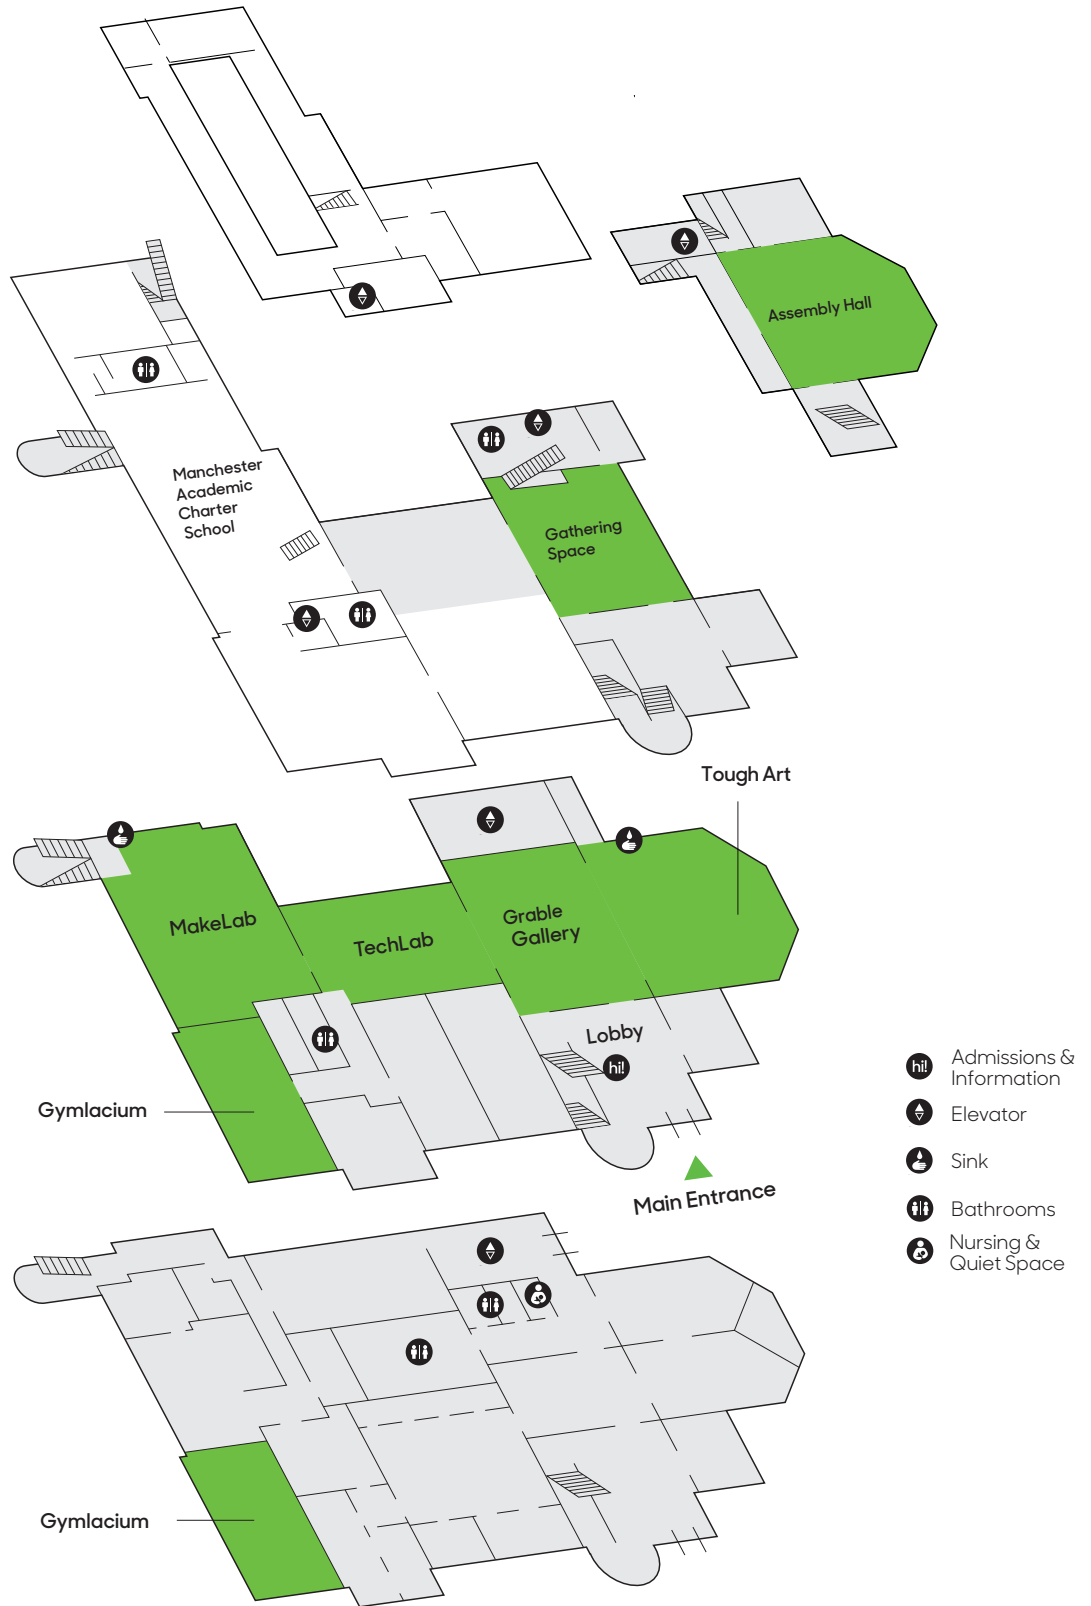

MuseumLab is open Saturday and Sunday from Noon - 5:00pm

3

Assembly Hall

2

Manchester Academic
Charter School
Gathering Space

1

Studio Lab - Tough Art
Make Lab
Tech Lab
Grable Gallery
Gymnasium - *access included
with admission, timed tickets
available at front desk*

B

Gymnasium

PENNSYLVANIA
THE GREAT AMERICAN GETAWAY

museumlab.org

museumlab.org

HIGHMARK
WHOLECARE

RAD works here.