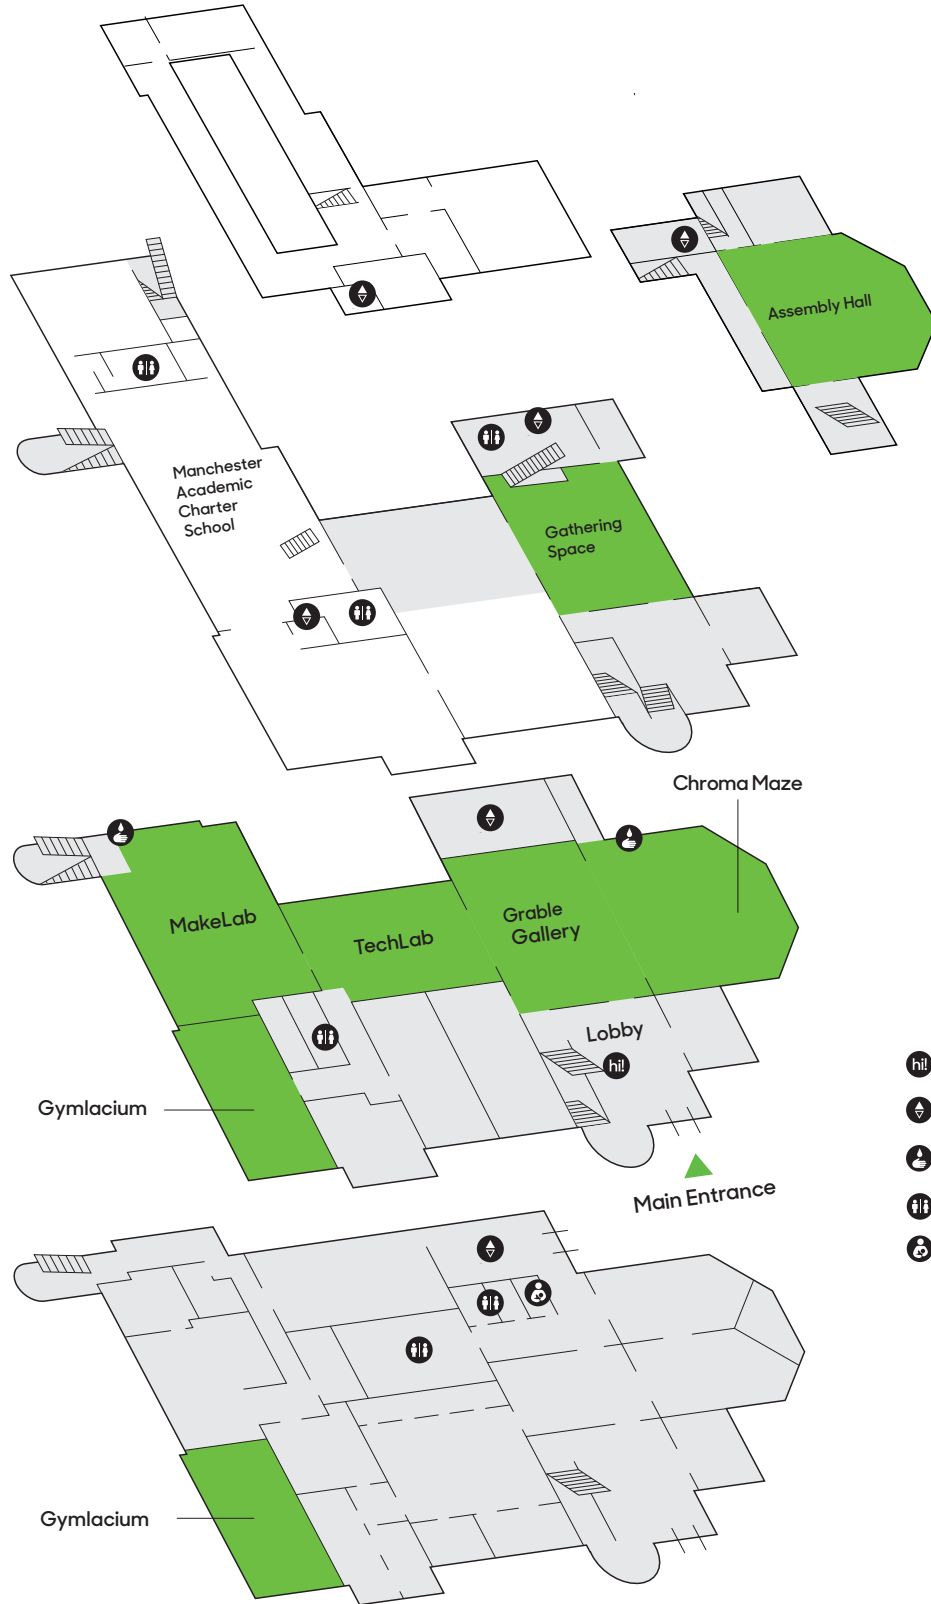

museumlab is open Saturday and Sunday only, from 12:00-5:00pm

3
Assembly Hall

2
Manchester Academic
Charter School
Gathering Space

1
StudioLab - Chroma Maze
MakeLab
TechLab
Grable Gallery
Gymnasium - *access included
with admission, timed tickets
available at front desk*

B
Gymnasium

- Admissions & Information
- Elevator
- Sink
- Bathrooms
- Nursing & Quiet Space