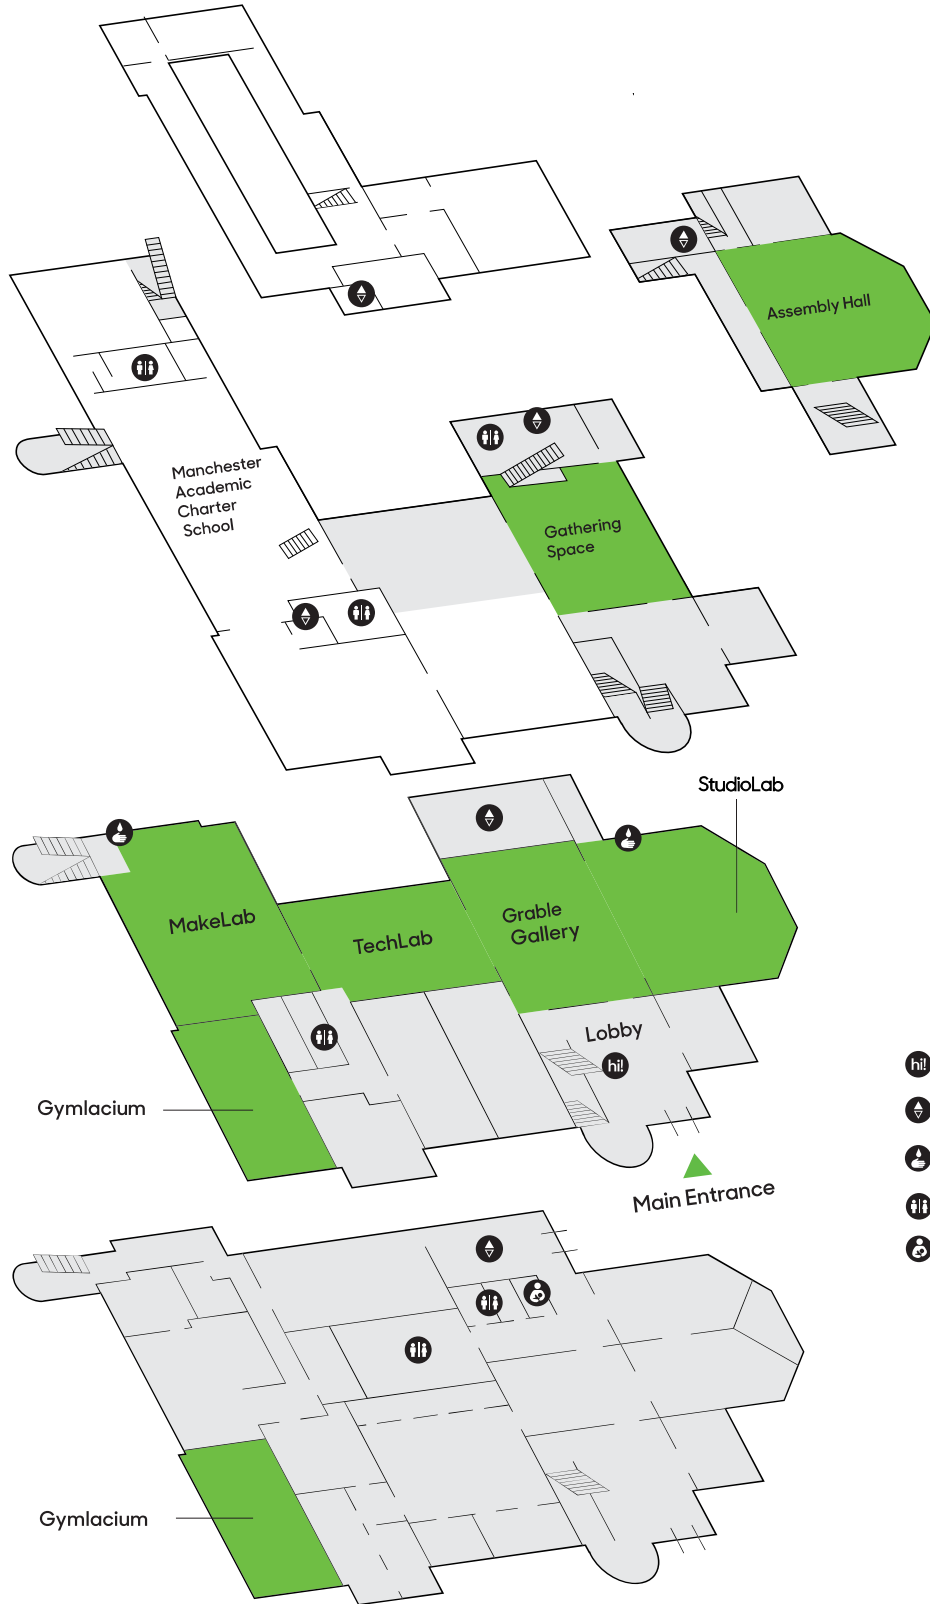

museumlab is open saturday and sunday from 12:00-5:00 pm

3

Assembly Hall

2

Manchester Academic  
Charter School  
Gathering Space

1

StudioLab  
MakeLab  
TechLab  
Grable Gallery  
Gymnasium - *access included  
with admission, timed tickets  
available at front desk*

B

Gymnasium

- Admissions & Information
- Elevator
- Sink
- Bathrooms
- Nursing & Quiet Space